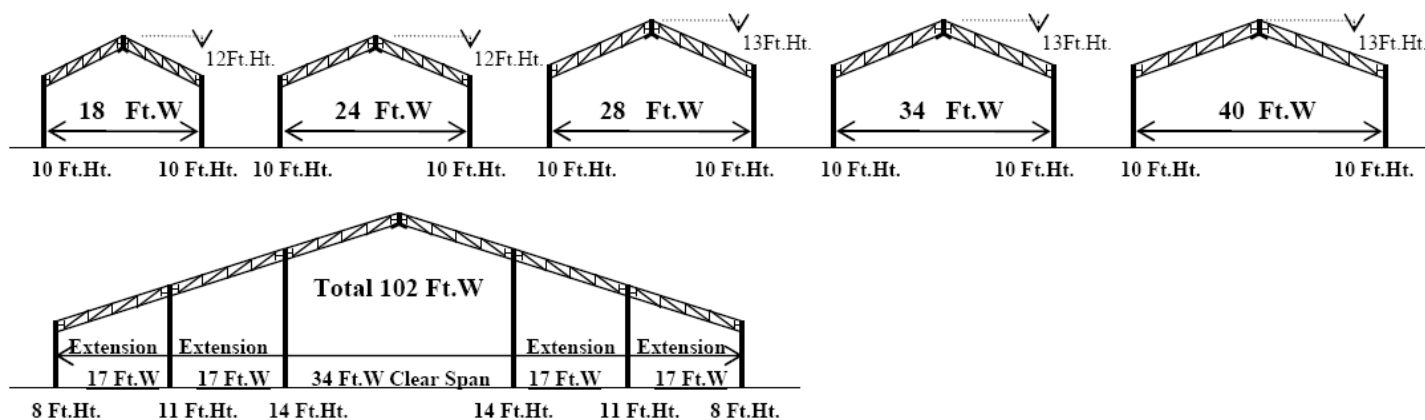

❖ **A-Frame Marquee**

❖ **Single-Slope Marquee**

❖ **Dome-Shape Marquee**

❖ Hexagon Marquee

❖ Gazebo Marquee

❖ Marquee Length

Marquee lengths are available in 18ft or 20ft. Other length can be customised. These various length can be combined to achieve required length. Example below:

❖ Aluminum Truss Marquee

❖ Aluminum Structure Marquee System

**A-Shaped Alum. Structure Marquee System**

**A-Shaped Alum. Structure Marquee System**

**Hexagon Alum. Structure Marquee System**

**16m Decagon And 16m x 30m Big Marquee**