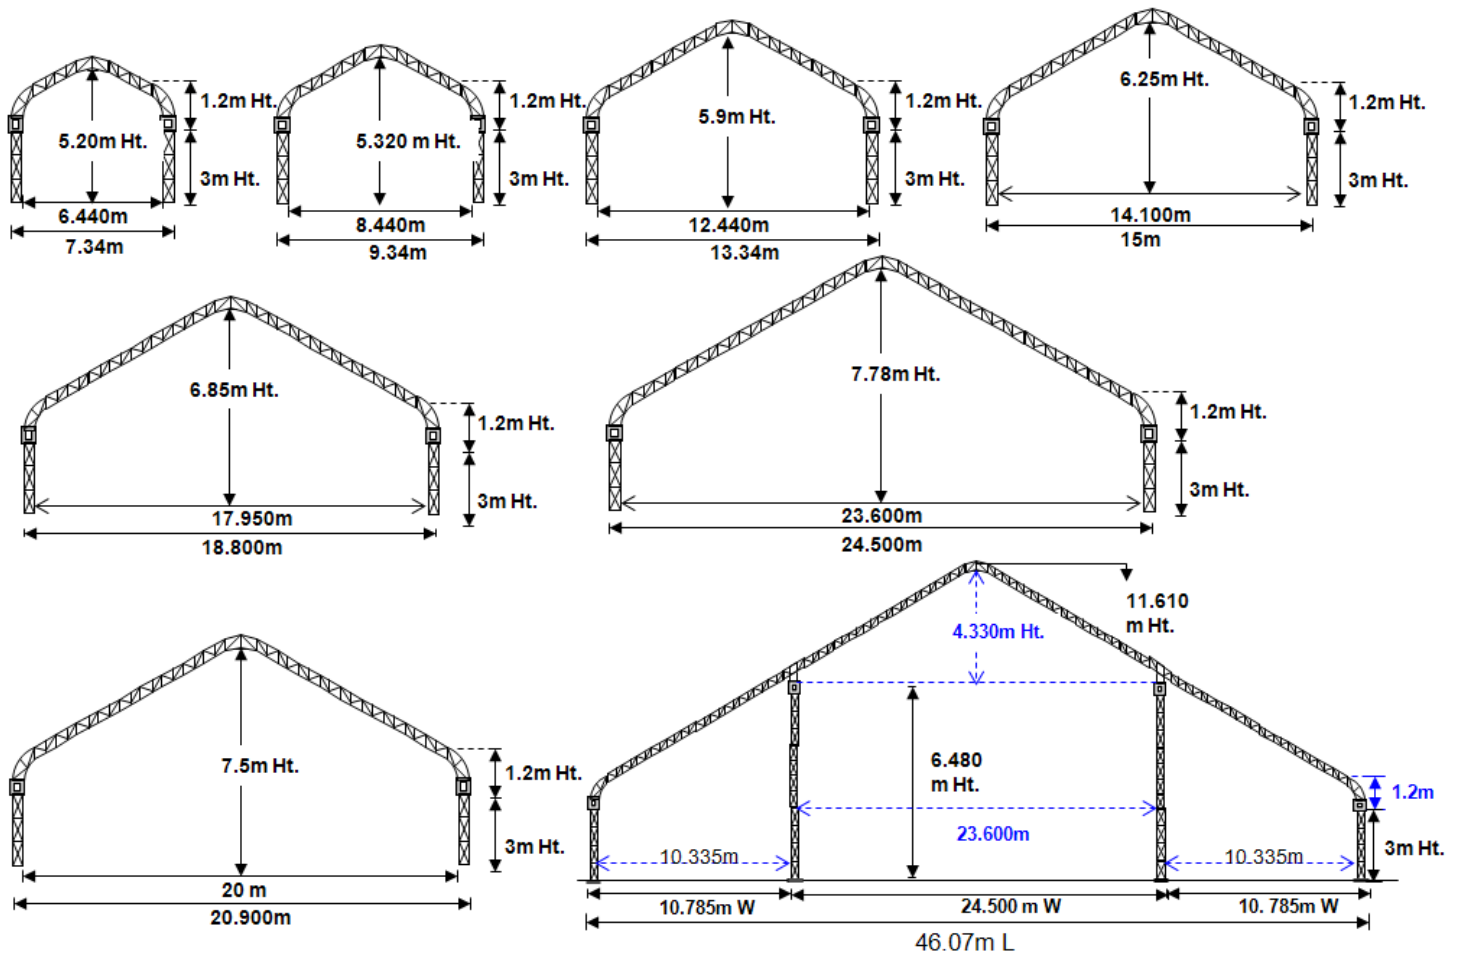

❖ **A-Frame Marquee**

❖ **Single-Slope Marquee**

❖ **Dome-Shape Marquee**

❖ Hexagon Marquee

❖ Gazebo Marquee

❖ Marquee Length

Marquee lengths are available in 18ft or 20ft. Other length can be customised. These various length can be combined to achieve required length. Example below:

❖ Aluminum Truss Marquee

❖ Aluminum Structure Marquee System

**A-Shaped Alum. Structure Marquee System**

**A-Shaped Alum. Structure Marquee System**

**Hexagon Alum. Structure Marquee System**

**16m Decagon And 16m x 30m Big Marquee**

**Octagon Alum. Structure Marquee System**