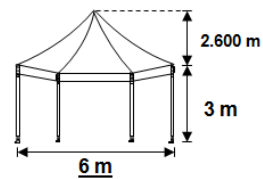

❖ **A-Frame Marquee**

❖ **Single-Slope Marquee**

❖ **Dome-Shape Marquee**

❖ Hexagon Marquee

❖ Gazebo Marquee

❖ Marquee Length

Marquee lengths are available in 18ft or 20ft. Other length can be customised. These various length can be combined to achieve required length. Example below:

❖ Aluminum Truss Marquee

❖ Aluminum Structure Marquee System

**A-Shaped Alum. Structure Marquee System**

**A-Shaped Alum. Structure Marquee System**

**Hexagon Alum. Structure Marquee System**

**16m Decagon And 16m x 30m Big Marquee**