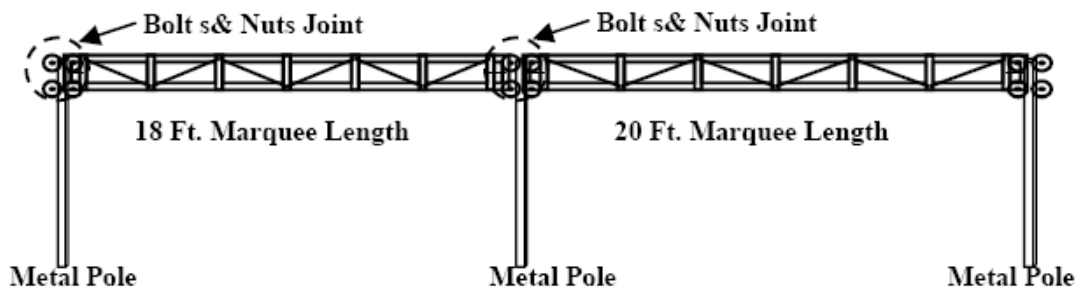

❖ **A-Frame Marquee**

❖ **Single-Slope Marquee**

❖ **Dome-Shape Marquee**

❖ Hexagon Marquee

❖ Gazebo Marquee

❖ Marquee Length

Marquee lengths are available in 18ft or 20ft. Other length can be customised. These various length can be combined to achieve required length. Example below:

❖ Aluminium Truss Marquee