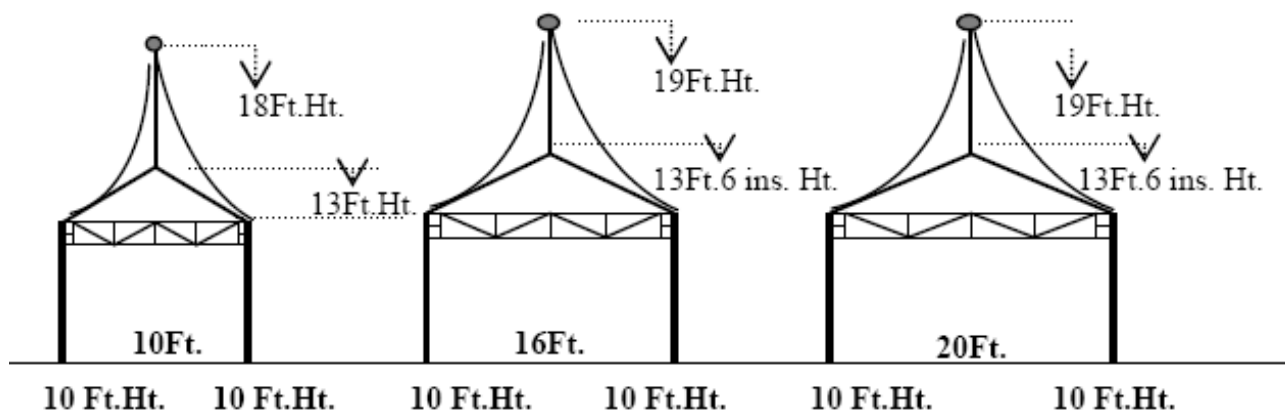

❖ **A-Frame Marquee**

❖ **Single-Slope Marquee**

❖ **Dome-Shape Marquee**

❖ Hexagon Marquee

❖ Gazebo Marquee

❖ Marquee Length

Marquee lengths are available in 18ft or 20ft. Other length can be customised. These various length can be combined to achieve required length. Example below: