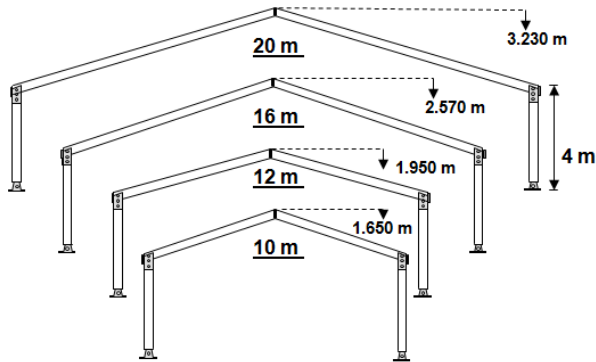

❖ **A-Frame Marquee**

❖ **Single-Slope Marquee**

❖ **Dome-Shape Marquee**

❖ Hexagon Marquee

❖ Gazebo Marquee

❖ Marquee Length

Marquee lengths are available in 18ft or 20ft. Other length can be customised. These various length can be combined to achieve required length. Example below:

❖ Aluminum Truss Marquee

❖ Aluminum Structure Marquee System

**A-Shaped Alum. Structure Marquee System**

**A-Shaped Alum. Structure Marquee System**

**Hexagon Alum. Structure Marquee System**

**16m Decagon And 16m x 30m Big Marquee**