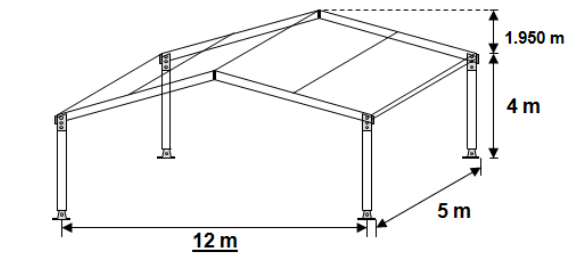

❖ **A-Frame Marquee**

❖ **Single-Slope Marquee**

❖ **Dome-Shape Marquee**

❖ Hexagon Marquee

❖ Gazebo Marquee

❖ Marquee Length

Marquee lengths are available in 18ft or 20ft. Other length can be customised. These various length can be combined to achieve required length. Example below:

❖ Aluminum Truss Marquee

❖ Aluminum Structure Marquee System

**A-Shaped Alum. Structure Marquee System**

**A-Shaped Alum. Structure Marquee System**

**Hexagon Alum. Structure Marquee System**

**16m Decagon And 16m x 30m Big Marquee**