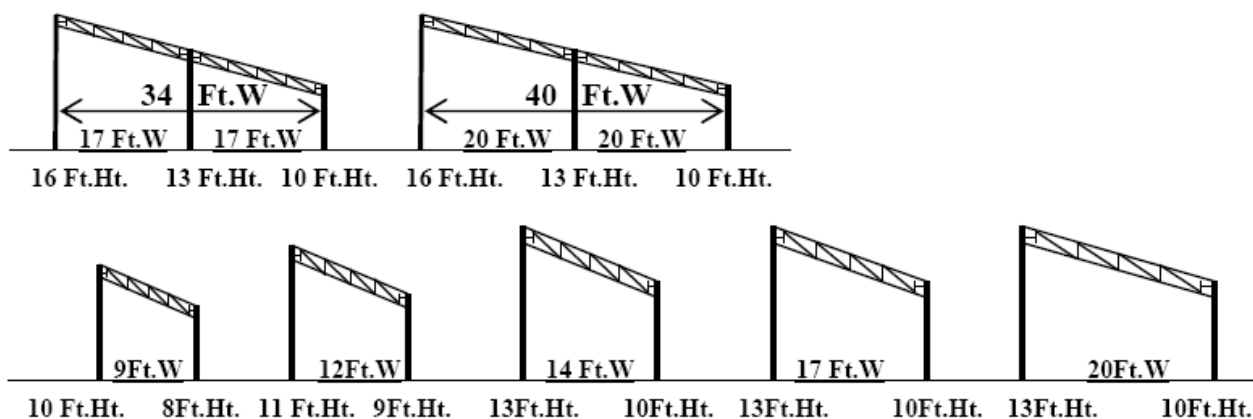

❖ **A-Frame Marquee**

❖ **Single-Slope Marquee**

❖ **Dome-Shape Marquee**

❖ Hexagon Marquee

❖ Gazebo Marquee

❖ Marquee Length

Marquee lengths are available in 18ft or 20ft. Other length can be customised. These various length can be combined to achieve required length. Example below:

❖ Aluminum Truss Marquee

❖ Aluminum Structure Marquee System

**A-Shaped Alum. Structure Marquee System**

**A-Shaped Alum. Structure Marquee System**

**Hexagon Alum. Structure Marquee System**

**16m Decagon And 16m x 30m Big Marquee**