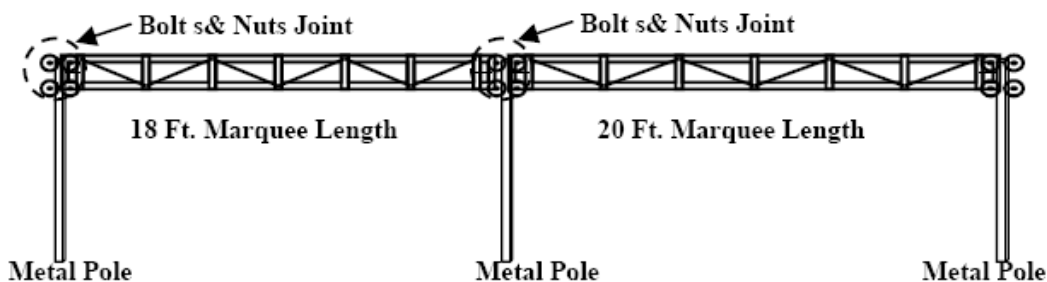

❖ **A-Frame Marquee**

❖ **Single-Slope Marquee**

❖ **Dome-Shape Marquee**

❖ Hexagon Marquee

❖ Gazebo Marquee

❖ Marquee Length

Marquee lengths are available in 18ft or 20ft. Other length can be customised. These various length can be combined to achieve required length. Example below:

❖ Aluminum Truss Marquee

❖ Aluminum Structure Marquee System

**A-Shaped Alum. Structure Marquee System**

**A-Shaped Alum. Structure Marquee System**

**Hexagon Alum. Structure Marquee System**

**16m Decagon And 16m x 30m Big Marquee**