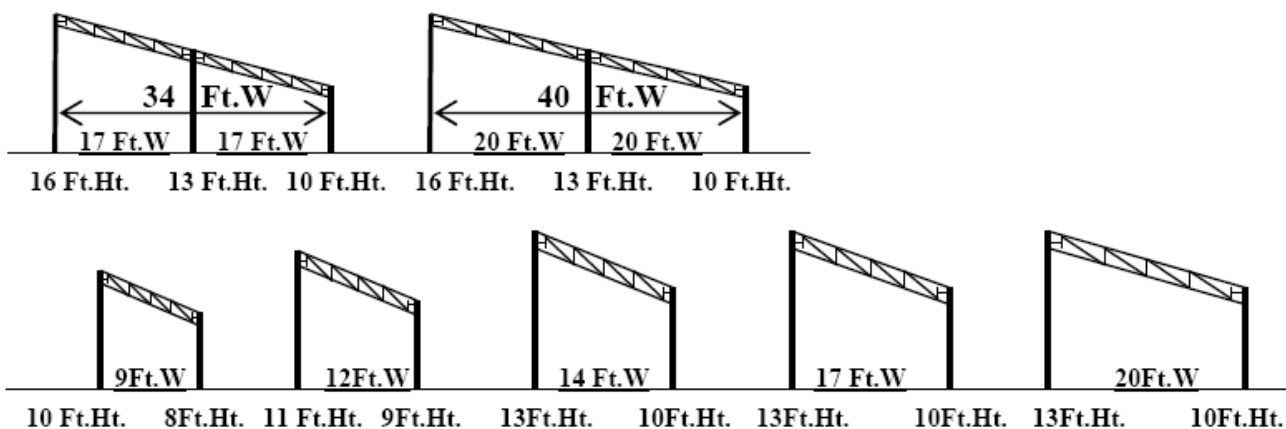

❖ **A-Frame Marquee**

❖ **Single-Slope Marquee**

❖ **Dome-Shape Marquee**

❖ Hexagon Marquee

❖ Gazebo Marquee

❖ Marquee Length

Marquee lengths are available in 18ft or 20ft. Other length can be customised. These various length can be combined to achieve required length. Example below:

❖ Aluminium Truss Marquee