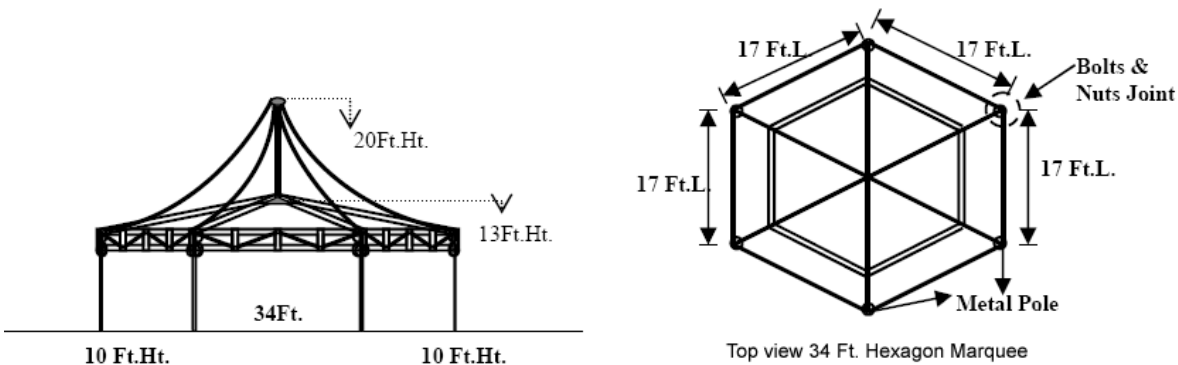

❖ **A-Frame Marquee**

❖ **Single-Slope Marquee**

❖ **Dome-Shape Marquee**

❖ Hexagon Marquee

❖ Gazebo Marquee

❖ Marquee Length

Marquee lengths are available in 18ft or 20ft. Other length can be customised. These various length can be combined to achieve required length. Example below:

❖ Aluminum Truss Marquee

❖ Aluminum Structure Marquee System

**A-Shaped Alum. Structure Marquee System**

**A-Shaped Alum. Structure Marquee System**

**Hexagon Alum. Structure Marquee System**

**16m Decagon And 16m x 30m Big Marquee**