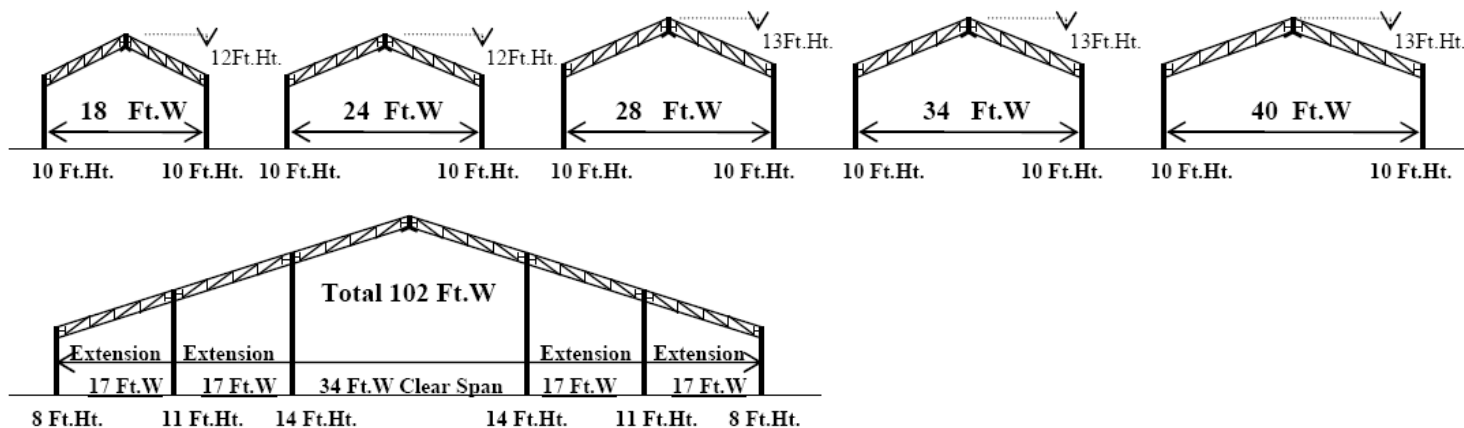

❖ **A-Frame Marquee**

❖ **Single-Slope Marquee**

❖ **Dome-Shape Marquee**

❖ Hexagon Marquee

❖ Gazebo Marquee

❖ Marquee Length

Marquee lengths are available in 18ft or 20ft. Other length can be customised. These various length can be combined to achieve required length. Example below: