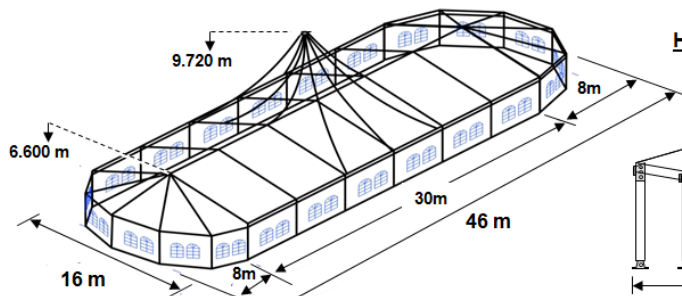

❖ **A-Frame Marquee**

❖ **Single-Slope Marquee**

❖ **Dome-Shape Marquee**

❖ Hexagon Marquee

❖ Gazebo Marquee

❖ Marquee Length

Marquee lengths are available in 18ft or 20ft. Other length can be customised. These various length can be combined to achieve required length. Example below:

❖ Aluminum Truss Marquee

❖ Aluminum Structure Marquee System

**A-Shaped Alum. Structure Marquee System**

**A-Shaped Alum. Structure Marquee System**

**Hexagon Alum. Structure Marquee System**

**16m Decagon And 16m x 30m Big Marquee**