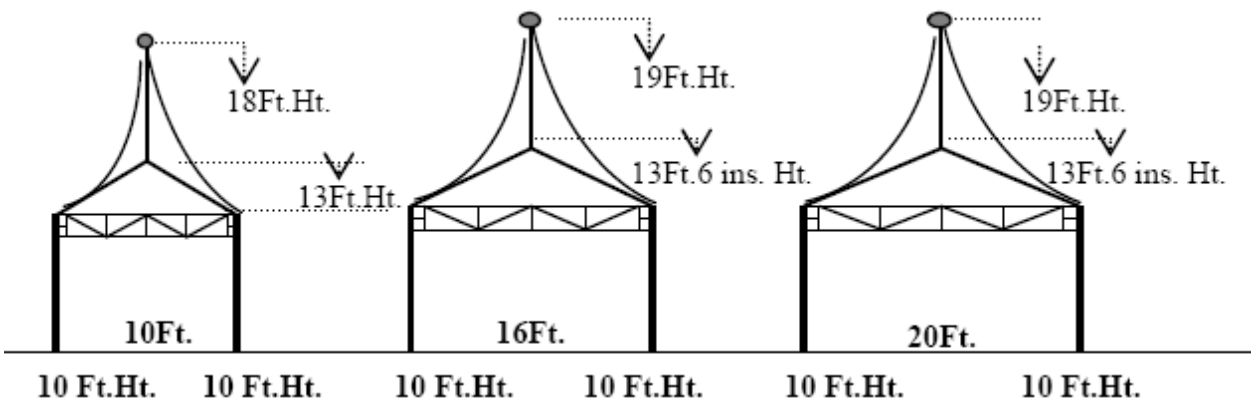

❖ **A-Frame Marquee**

❖ **Single-Slope Marquee**

❖ **Dome-Shape Marquee**

❖ Hexagon Marquee

❖ Gazebo Marquee

❖ Marquee Length

Marquee lengths are available in 18ft or 20ft. Other length can be customised. These various length can be combined to achieve required length. Example below:

❖ Aluminum Truss Marquee

❖ Aluminum Structure Marquee System

**A-Shaped Alum. Structure Marquee System**

**A-Shaped Alum. Structure Marquee System**

**Hexagon Alum. Structure Marquee System**

**16m Decagon And 16m x 30m Big Marquee**