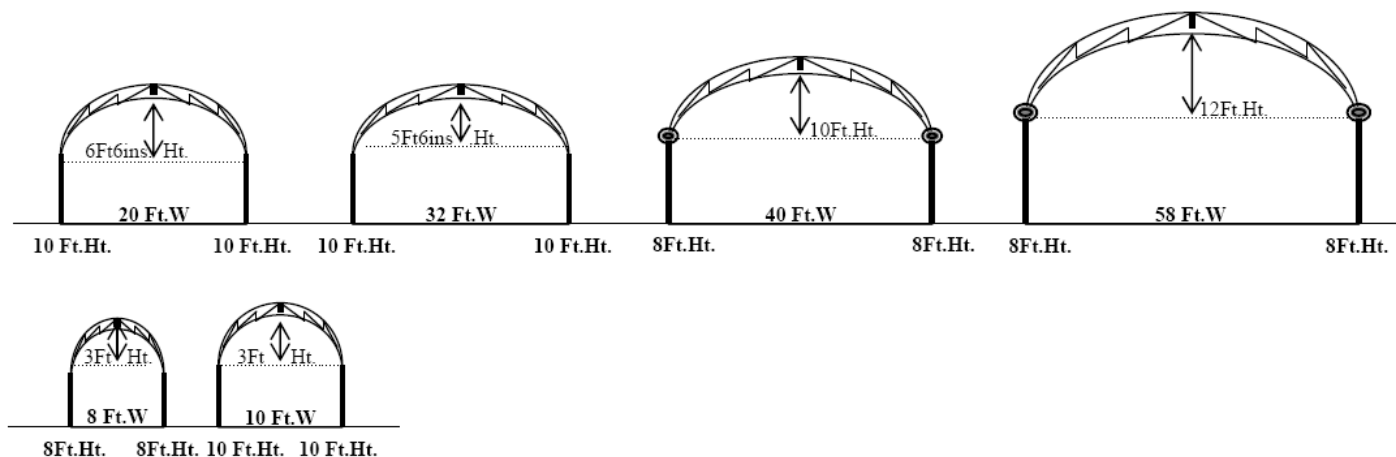

❖ **A-Frame Marquee**

❖ **Single-Slope Marquee**

❖ **Dome-Shape Marquee**

❖ Hexagon Marquee

❖ Gazebo Marquee

❖ Marquee Length

Marquee lengths are available in 18ft or 20ft. Other length can be customised. These various length can be combined to achieve required length. Example below:

❖ Aluminium Truss Marquee