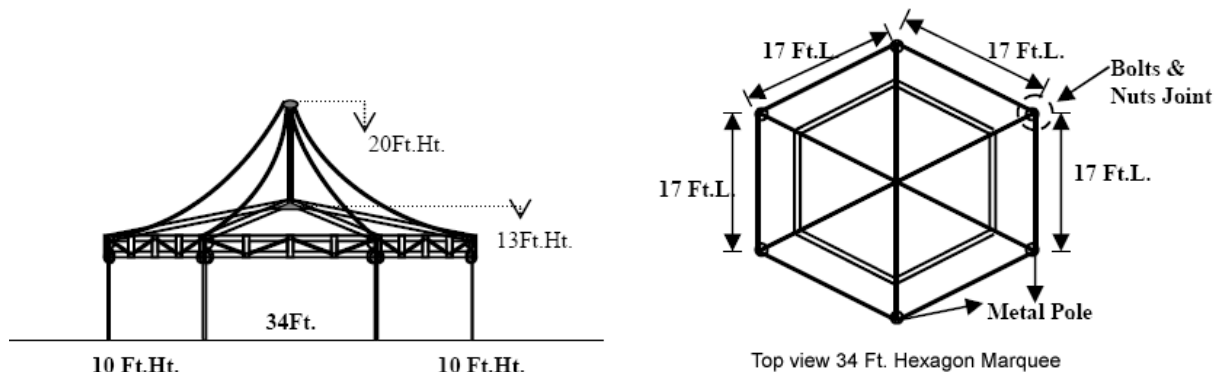

❖ **A-Frame Marquee**

❖ **Single-Slope Marquee**

❖ **Dome-Shape Marquee**

❖ Hexagon Marquee

❖ Gazebo Marquee

❖ Marquee Length

Marquee lengths are available in 18ft or 20ft. Other length can be customised. These various length can be combined to achieve required length. Example below: