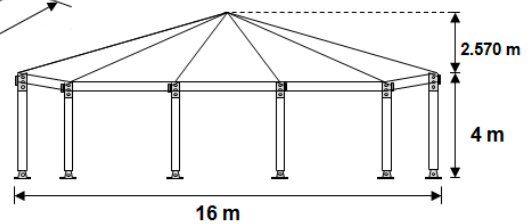

❖ **A-Frame Marquee**

❖ **Single-Slope Marquee**

❖ **Dome-Shape Marquee**

❖ Hexagon Marquee

❖ Gazebo Marquee

❖ Marquee Length

Marquee lengths are available in 18ft or 20ft. Other length can be customised. These various length can be combined to achieve required length. Example below:

❖ Aluminum Truss Marquee

❖ Aluminum Structure Marquee System

**A-Shaped Alum. Structure Marquee System**

**A-Shaped Alum. Structure Marquee System**

**Hexagon Alum. Structure Marquee System**

**16m Decagon And 16m x 30m Big Marquee**